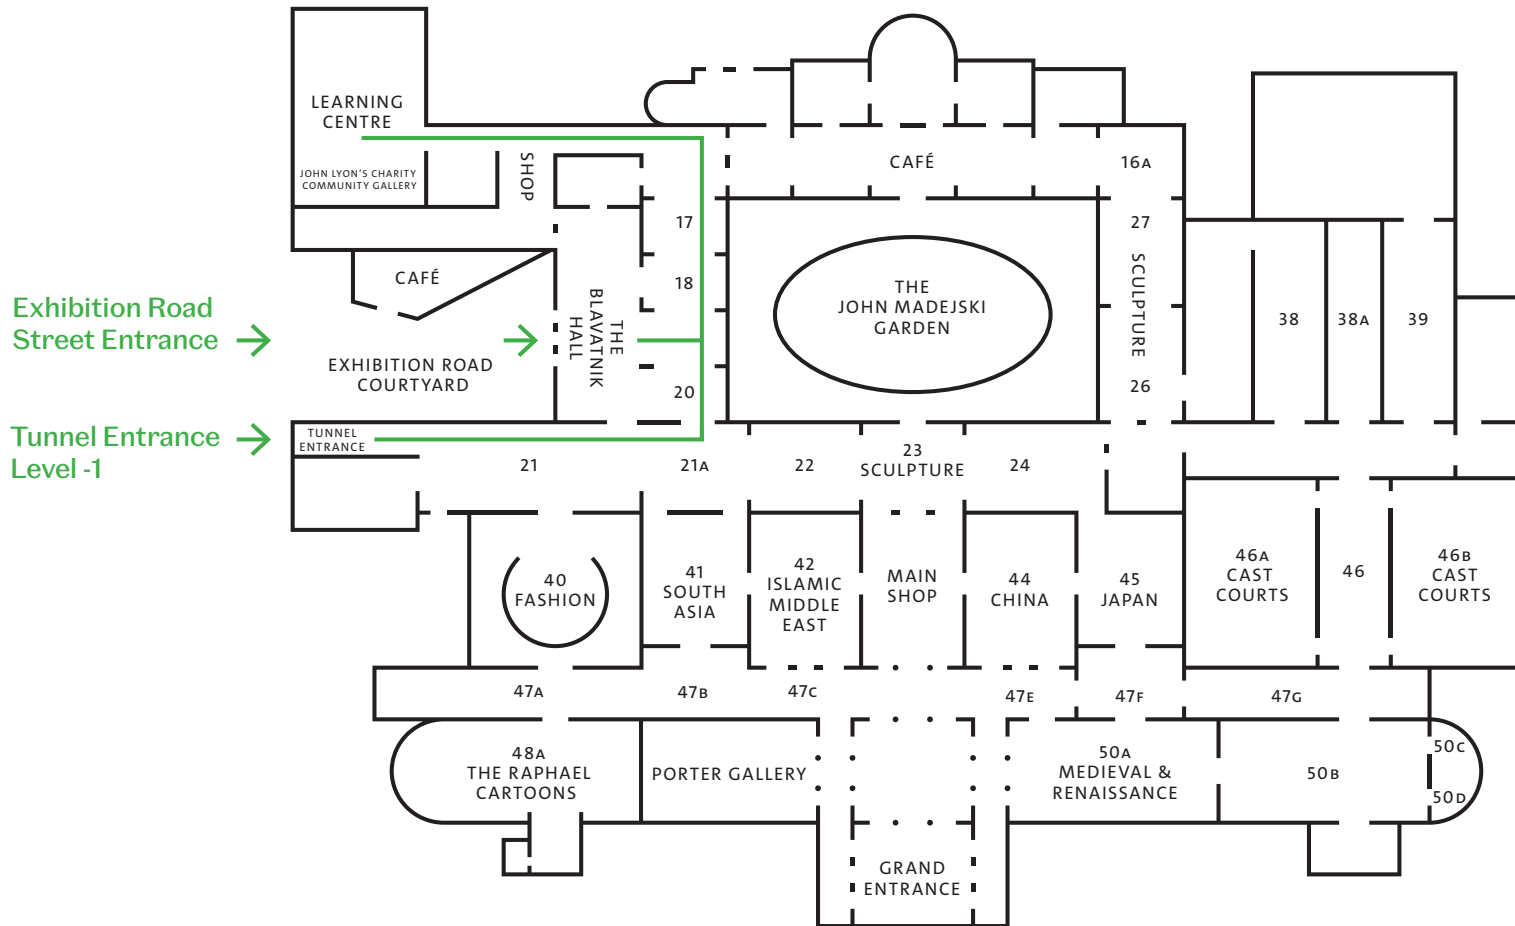

# Route to the Learning Centre

## Level 0 (Street Entrances)

### Schools and groups

To access the Learning Centre, schools and colleges are advised to use the Blavatnik Hall Entrance off the Exhibition Road Courtyard and follow signs for the Learning Centre. Groups can also access the Learning Centre via the Tunnel Entrance from South Kensington Underground station.

### Accessible route

For disabled access please use the Blavatnik Hall Entrance.